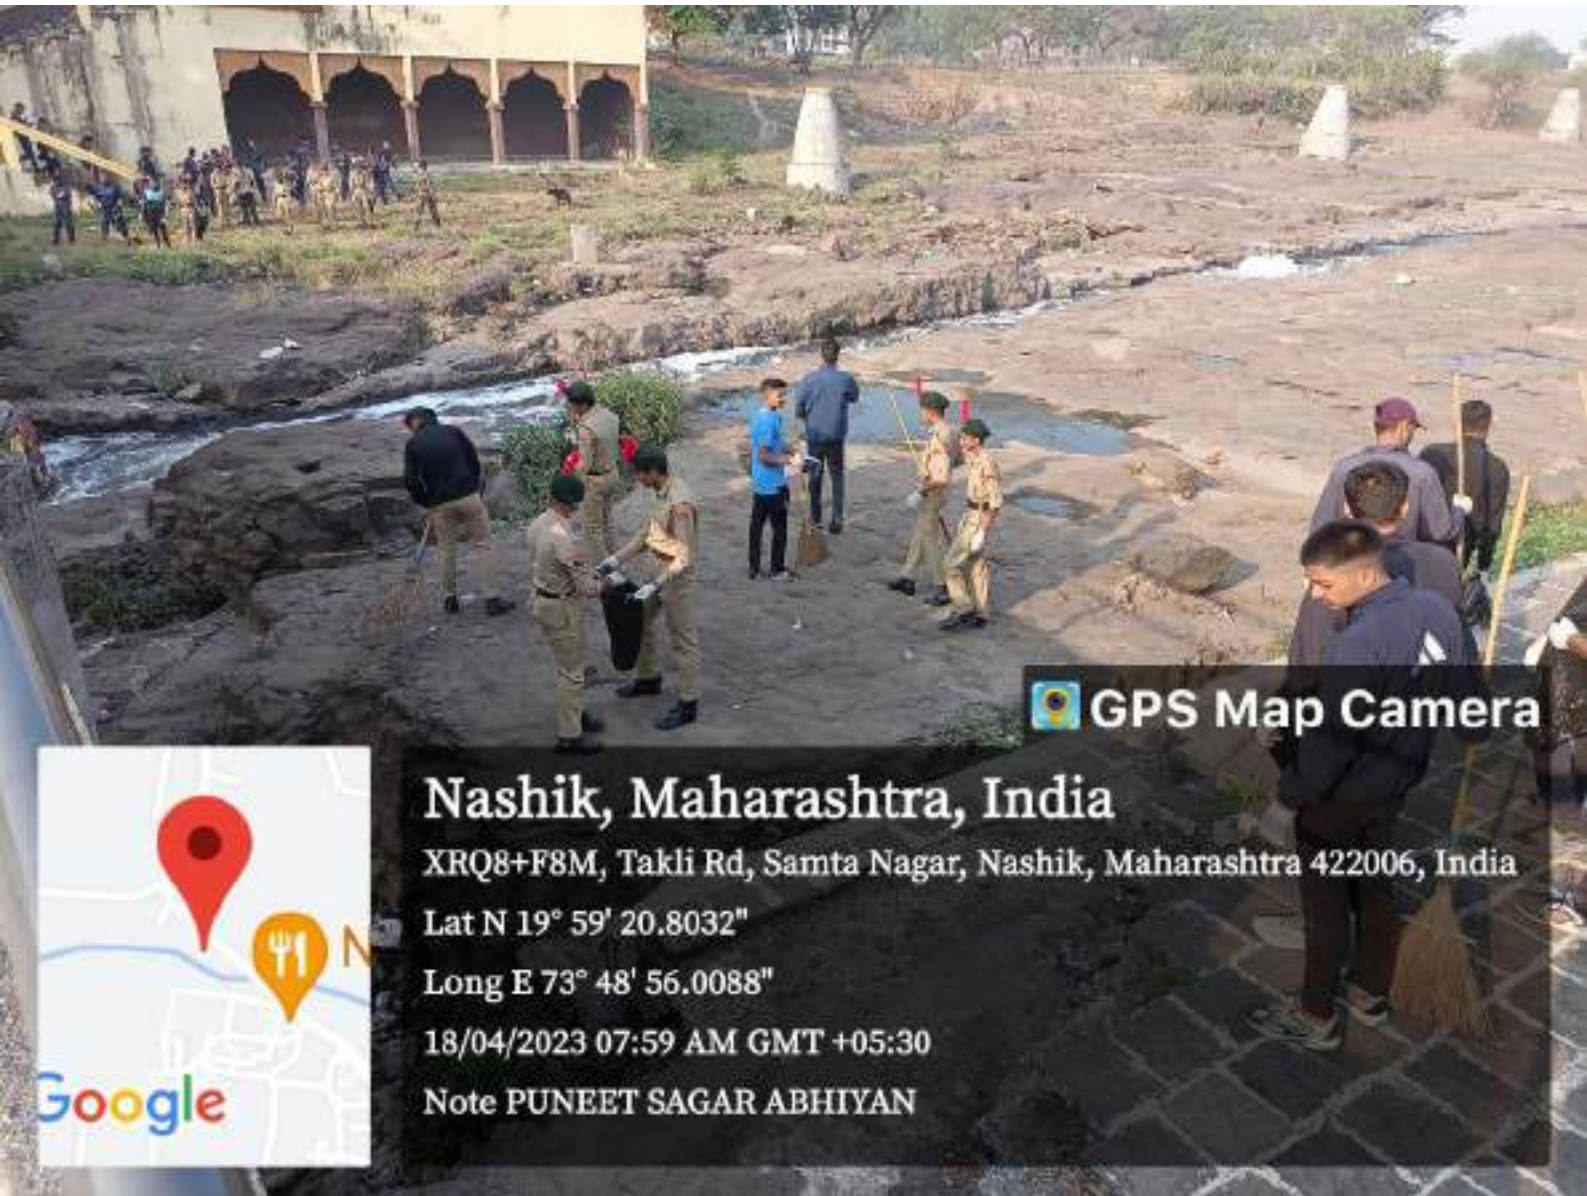

30	MAH/21/SD/A/706864	CADET	Suraj Rajendra Kuwar	<u>Suraj</u>	<u>Suraj</u>
31	MAH/21/SD/A/706865	CADET	Omkar Ravindra Pawar	<u>Omkar</u>	<u>Omkar</u>
32	MAH/21/SD/A/706866	CADET	Sumit Shivaji Jachak	<u>Sumit</u>	<u>Sumit</u>
33	MAH/21/SD/A/706867	CADET	Darshan Tanaji Borade	<u>Darshan</u>	<u>Darshan</u>
34	MAH/21/SD/A/706868	CADET	Sahane Vaibhav Tryambak		
35	MAH/21/SD/A/706869	CADET	Omkar Sanjay Shelke	<u>Omkar</u>	<u>Omkar</u>
36	MAH/21/SD/A/706870	CADET	Pravin Kailas Muthal		
37	MAH/21/SD/A/706871	CADET	Muthal Omkar Ashok		
38	MAH/21/SD/A/706872	CADET	Tanmay Tulshidas Pawar	<u>Tanmay</u>	<u>Tanmay</u>
39	MAH/21/SD/A/706873	CADET	Madhav Keshav Jadhav		
40	MAH/21/SD/A/706874	CADET	Aman Kanojiya	<u>Aman</u>	<u>Aman</u>
41	MAH/21/SD/A/706875	CADET	Nikhil Dattu Kale	<u>Nikhil</u>	<u>Nikhil</u>
42	MAH/21/SD/A/706876	CADET	Sagar Bhausahab Jadhav		
43	MAH/21/SD/A/706877	CADET	Omkar Subhash Shelke	<u>Omkar</u>	<u>Omkar</u>
44	MAH/21/SD/A/706878	CADET	Tushar Madhav Sonawane	<u>Tushar</u>	<u>Tushar</u>
45	MAH/21/SD/A/706879	CADET	Siddharth Vijay Telore	<u>Siddharth</u>	<u>Siddharth</u>
46	MAH/21/SW/A/706880	CADET	Kanchan Sunil Dange	<u>Kanchan</u>	<u>Kanchan</u>
47	MAH/21/SW/A/706881	CADET	Sneha Mahendra Kale		
48	MAH/21/SW/A/706882	CADET	Amrapali Vijay Jadhav		
49	MAH/21/SW/A/706883	CADET	Neha Sanjay Adke	<u>Neha</u>	<u>Neha</u>
50	MAH/21/SW/A/706884	CADET	Shruti Sampat Raut	<u>Shruti</u>	<u>Shruti</u>
51	MAH/21/SW/A/706886	CADET	Bhusal Bharti Kumar		
52	MAH/21/SW/A/706887	CADET	Arti Arun Bhoj	<u>Arti</u>	<u>Arti</u>
53	MAH/21/SW/A/706888	CADET	Sanika Sanjay Khelkar	<u>Sanika</u>	<u>Sanika</u>
54	MAH/21/SW/A/706889	CADET	Porje Abhilasha Deepak		

Lt. P. C. Gangurde

ANO

7, MAH, BN, NCC, NASHIK
SVKT ARTS, SCI. & COMM. COLLEGE
DEOLALI CAMP, NASHIK

Dr. S. S. Kale

PRINCIPAL

Smt. Vimalaben Khimji Tejokaya,
Arts, Science & Commerce College,
Deolali-Camp. (Nashik)

GPS Map Camera

Nashik, Maharashtra, India

XRQ8+F8M, Takli Rd, Samta Nagar, Nashik, Maharashtra 422006, India

Lat N 19° 59' 20.8032"

Long E 73° 48' 56.0088"

18/04/2023 07:59 AM GMT +05:30

Note PUNEET SAGAR ABHIYAN