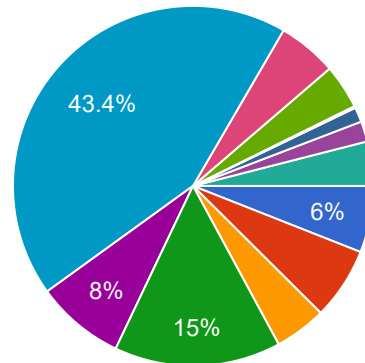

- ENGLISH
- HISTORY
- POLITICAL SCIENCE
- ECONOMICS
- PSYCHOLOGY
- COMMERCE
- CHEMISTRY
- MICROBIOLOGY

▲ 1/2 ▼