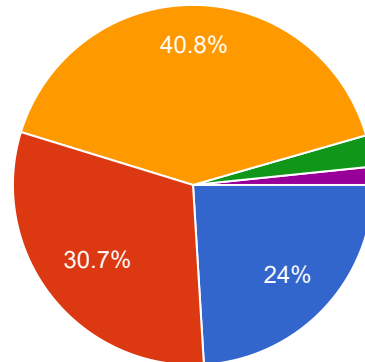

- Excellent
- Very good
- Good
- Fair
- Poor