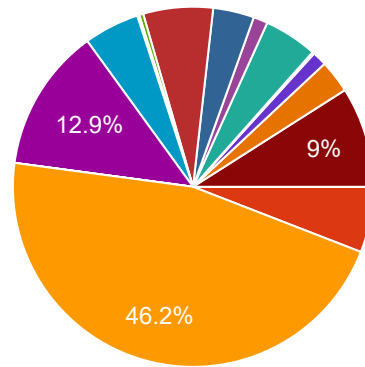

Name of the Department

Copy

543 responses

- Botany (प्राणीशास्त्र)
- Chemistry (रसायनशास्त्र)
- Commerce (वाणिज्य)
- Computer Science (संगणकशास्त्र)
- Economics (अर्थशास्त्र)
- English (इंग्रजी)
- Geography (भूगोल)
- Hindi (हिंदी)

▲ 1/3 ▼

SPECIAL SUBJECT (TO BE FILLED BY LAST YEAR STUDENT)

Copy

602 responses