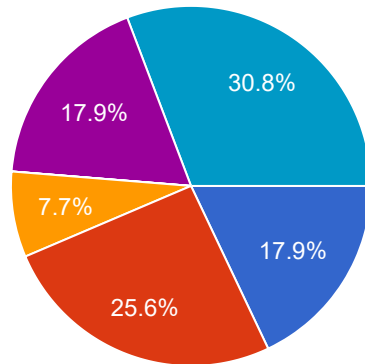

- Government
- Private
- Self Enterprise
- Army / Defense
- Studying further
- None of the above

Alumni's Feedback