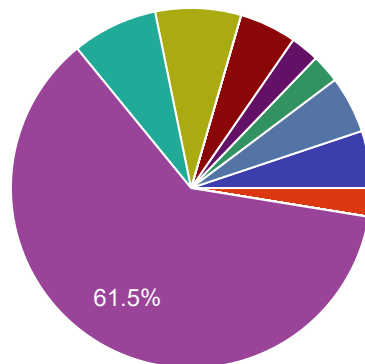

Matoshri Nivas Malhari baba nagar Barnes school road Devlali Camp nashik

At post lahavit tel dist nashik 422502

Wadner dumala, north rench road

658 janki duberkar house infront of satyam Shivam Sundaram society godse mala Anand road
Deolali camp 422401

Deolali camp ..

VIHITGAON MARUTI MANDIRA SAMOR NASHIK

3b Sant kanwarram society Anand Road Devlali Camp

Hadola deolali camp nashik

Palashakar chehadi paping

Class from which Passed Out (उत्तीर्ण झालेला वर्ग)

Copy

39 responses

- F.Y.B.A.
- F.Y.B.Com.
- F.Y.B.Sc.
- F.Y.B.C.A.
- F.Y.B.Voc.
- S.Y.B.A.
- S.Y.B.Com.
- S.Y.B.Sc.

▲ 1/3 ▼