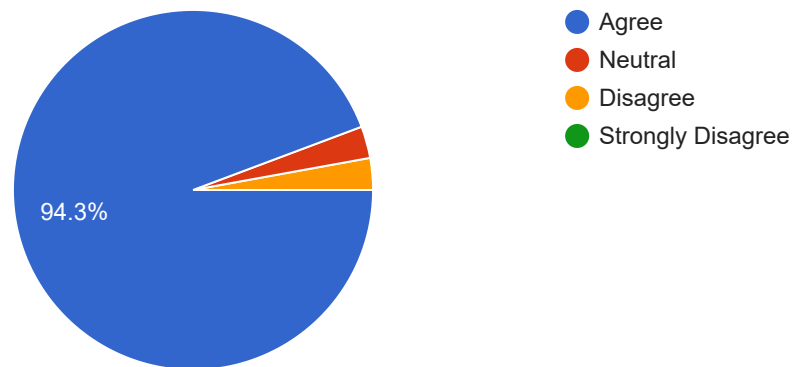

▲ 1/3 ▼

Employee UID Code

 Copy

35 responses

Feedback on Curriculum by Teachers

1) The Curriculum has a good combination of theory and practical

 Copy

35 responses