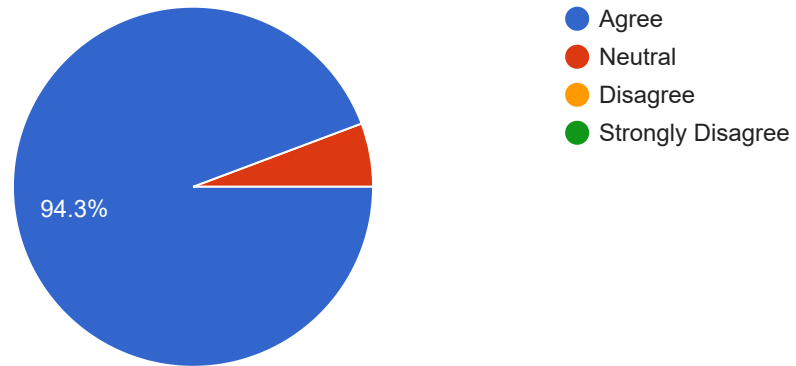

2) The objectives of the syllabi are well defined

Copy

35 responses

3) The course material is available in the central library of the college

Copy

35 responses