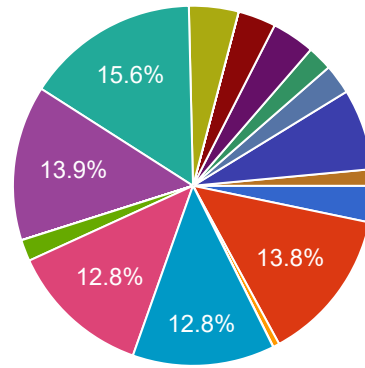

Class (वर्ग)

Copy

674 responses

- F.Y.B.A.
- F.Y.B.Com.
- F.Y.B.Sc.
- F.Y.B.C.A.
- F.Y.B.Voc.
- S.Y.B.A.
- S.Y.B.Com.
- S.Y.B.Sc.

▲ 1/3 ▼

Feedback on Curriculum by Students

1. Feedback on Curriculum by Students

Copy

674 responses