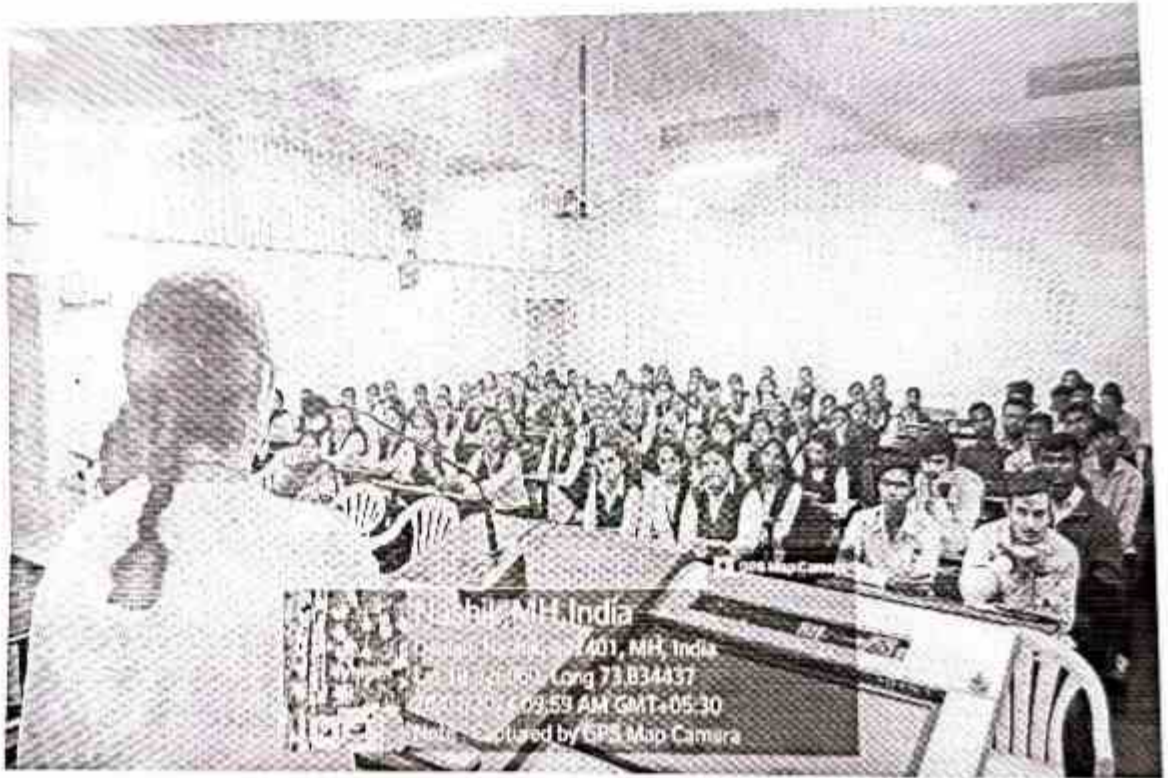

Maratha Vidya Prasarak Samaj's

Shrimati Vimlaben Khimji Tejokaya Arts, Science and Commerce College

Office: 0253-2473132 Email: iqac@mvpvsktecollege.ac.in

Affiliated to S.P.P.U. | Pune : PU/NS/ASC/029(1984) | AISHE : C-41392

(NAAC Accredited 'A' Grade with CGPA of 3.11)

(Best College Award by S.P.P.U., Pune 2023)

Geo Tag Photographs:

Career Guidance on Financial Wellness Enhancement, Educational & Motivational

Dr. V. G. Gaikwad
Head of the Department
(Commerce Dept.)
Smt. Vimlaben Khimji Tejokaya
Arts, Science & Commerce College,
Deolali Camp, Tal. & Dist. Nashik