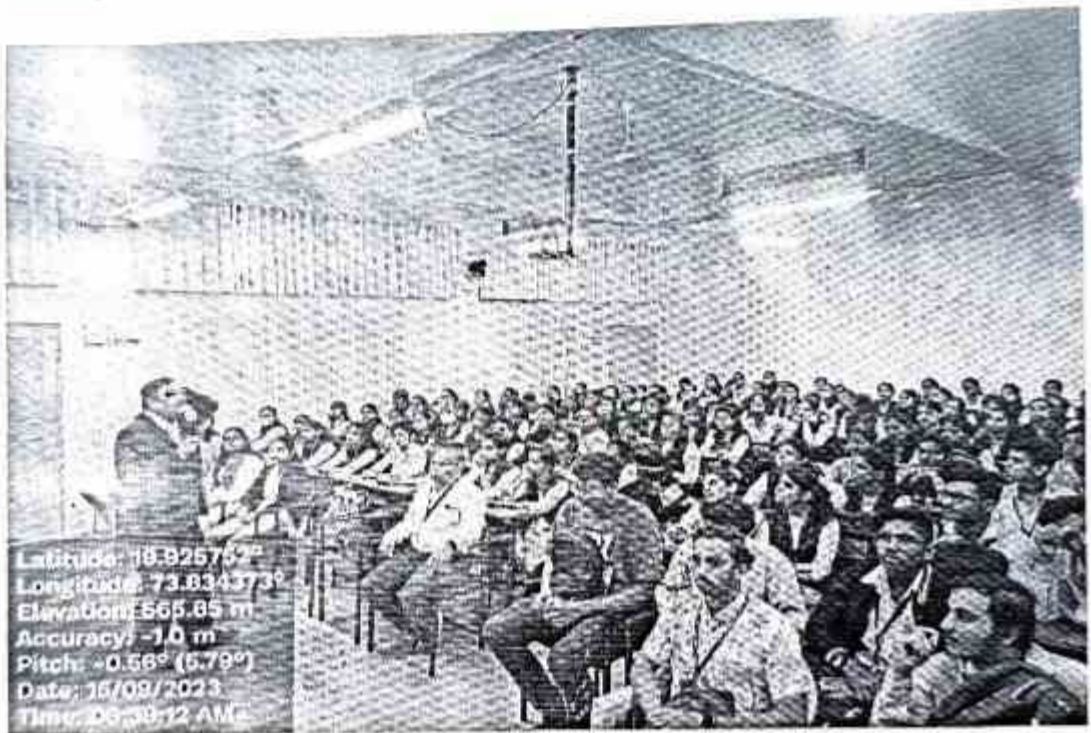

Maratha Vidya Prasarak Samaj's

Shrimati Vinlaben Khimji Tejokaya Arts, Science and Commerce College

Office: 0253-2473132 Email: iqac@mvpsvktcollege.ac.in

Affiliated to S.P.P.U. | Pune : PU/NS/ASC-029(1984) | AISHE : C-41392

(NAAC Accredited 'A' Grade with CGPA of 3.11)

(Best College Award by S.P.P.U., Pune 2023)

Name of Resource Persons (if any): Mr. Sunil Joshi (Asso. Prof. Bhosala Military College)

Number of beneficiaries (participants): 152 students

Geo Tag Photographs: