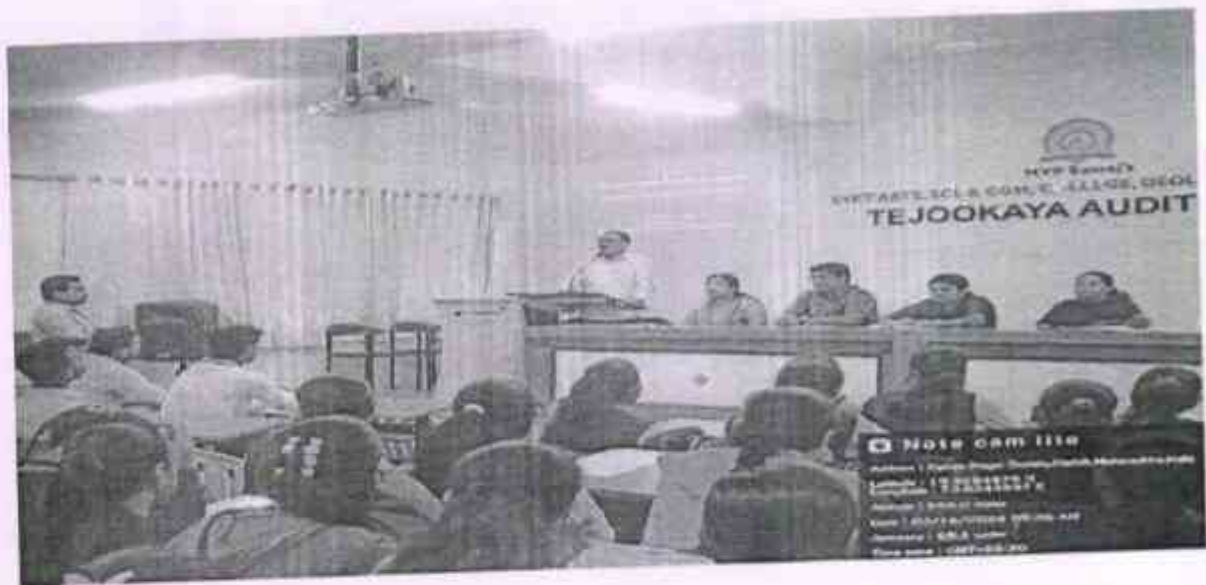

PRINCIPAL
Smt. Vimlaben Khimji Tejookaya,
Arts, Science & Commerce College
Deolali - Camp (Nashik)