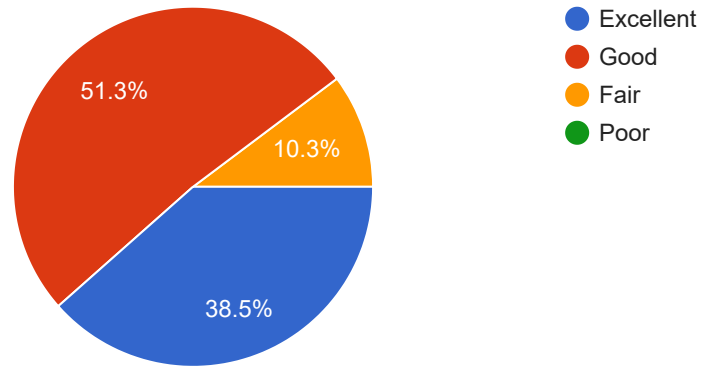

1) Programmes offered by the college

Copy

39 responses

2) Teacher quality as observed/experienced by you

Copy

39 responses