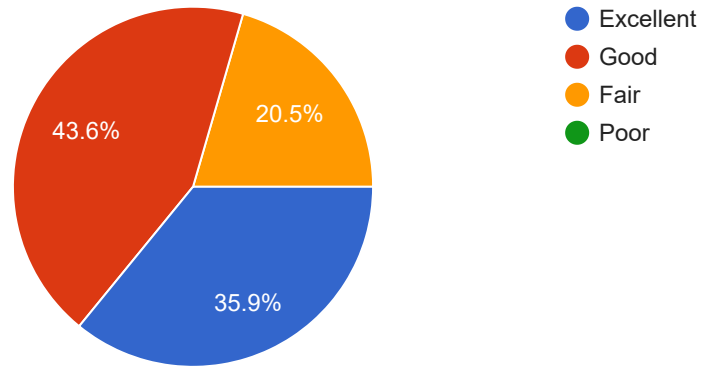

9) Sports facilities & Opportunities provided by the college

Copy

39 responses

10) The role of college in developing student personality

Copy

39 responses