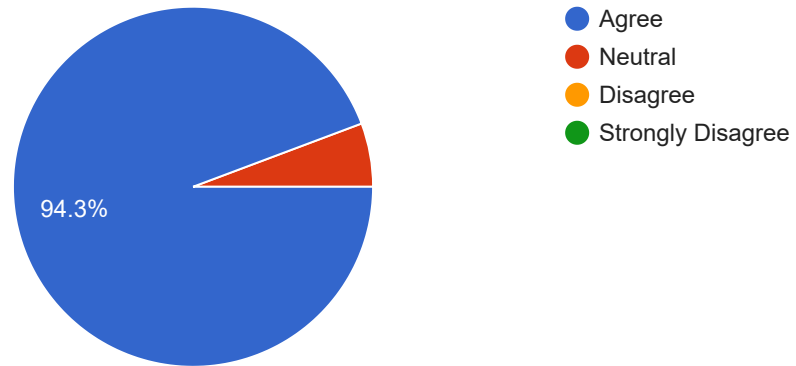

### Feedback on Curriculum by Teachers

1) The Curriculum has a good combination of theory and practical

 Copy

35 responses

2) The objectives of the syllabi are well defined

 Copy

35 responses

3) The course material is available in the central library of the college