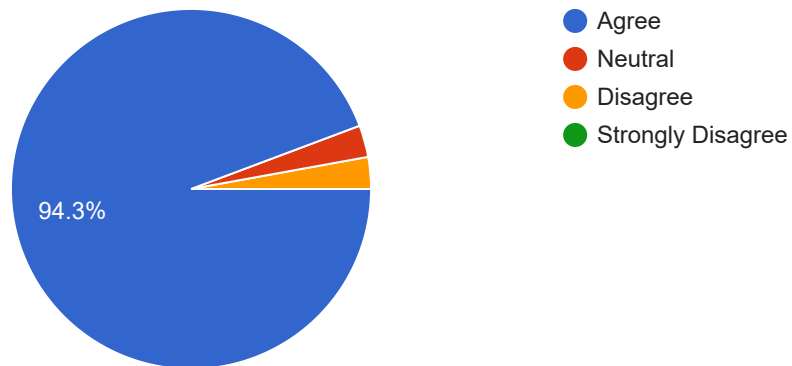

### Feedback on Curriculum by Teachers

1) The Curriculum has a good combination of theory and practical

 Copy

35 responses

2) The objectives of the syllabi are well defined

 Copy

35 responses

3) The course material is available in the central library of the college