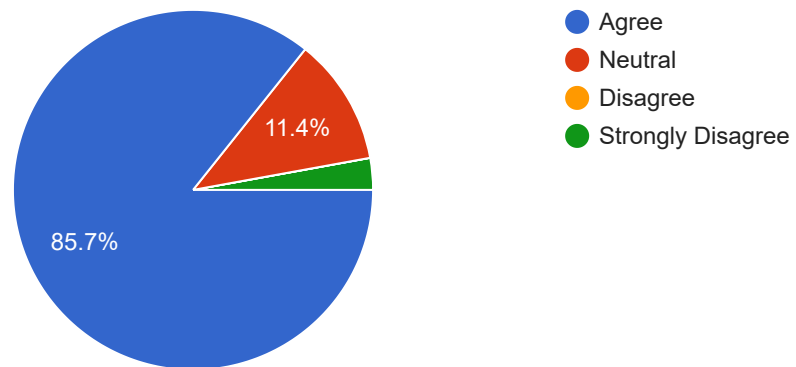

2) The objectives of the syllabi are well defined

Copy

35 responses

3) The course material is available in the central library of the college

Copy

35 responses