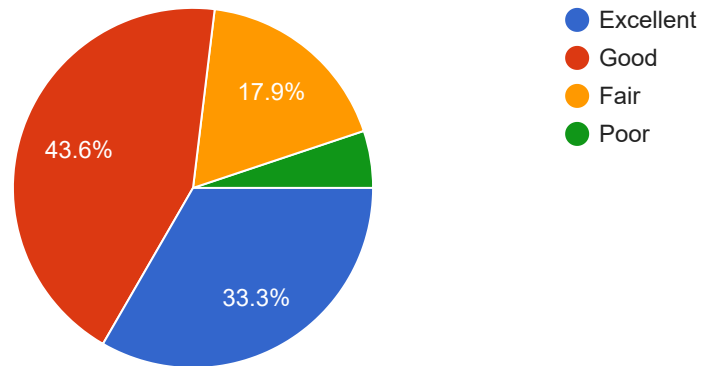

9) Sports facilities & Opportunities provided by the college

Copy

39 responses

10) The role of college in developing student personality

Copy

39 responses